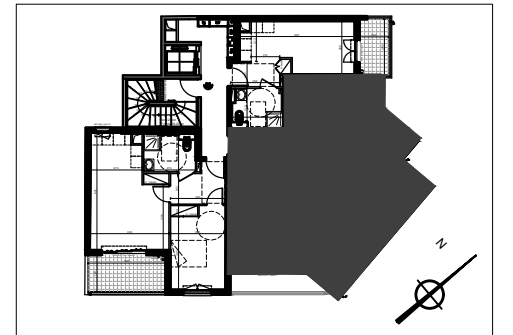

Lot 302	16/01/2017
3 pièces	R+3
	61.30 m ²

Hall + placard	9.16 m ²
Séjour + cuisine	21.80 m ²
Salle de bain	5.96 m ²
WC	2.55 m ²
Hall + placard	11.10 m ²
Hall + placard	10.73 m ²
Surface habitable	61.30 m²
Terrasse / Balcon	15.60 m ²